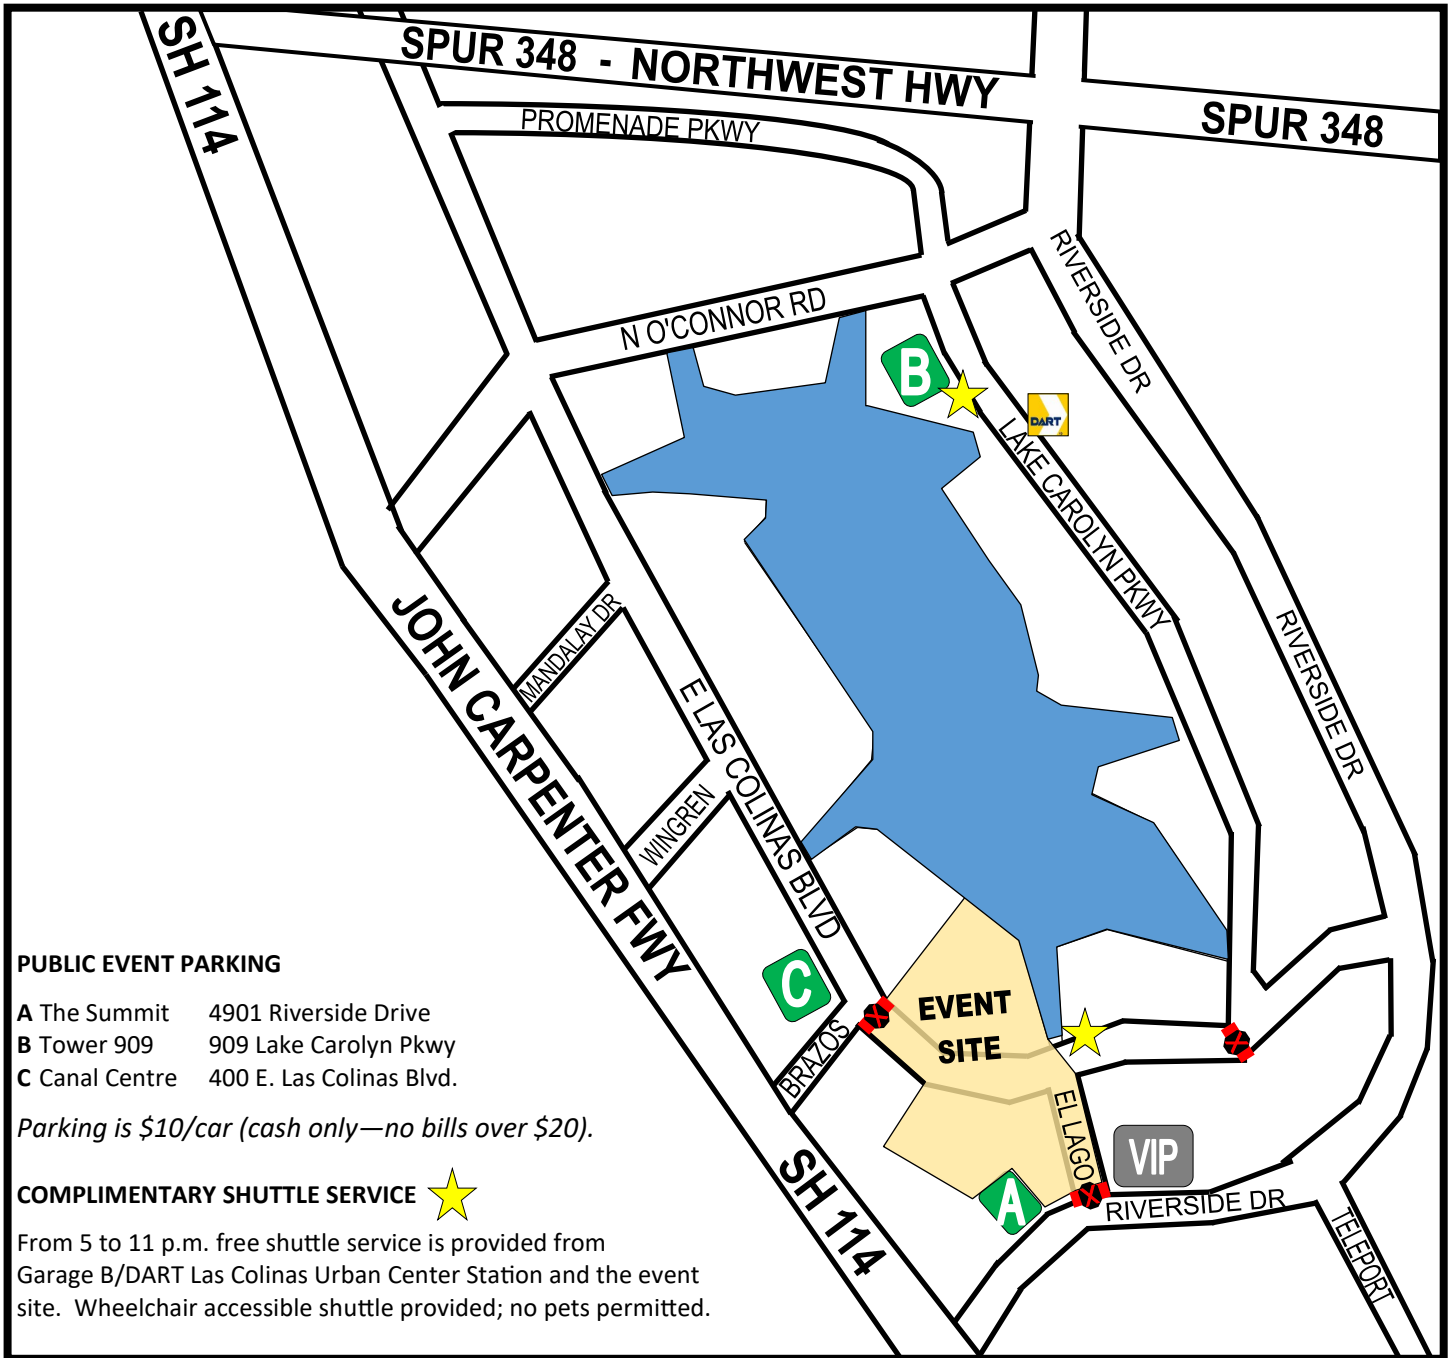

2018 Fireworks Show Parking Map

DRIVING DIRECTIONS

Parking Garage A

- * **SH 114:** Exit Riverside Dr. Turn north onto Riverside Dr., then make a U-turn at El Lago Dr. Garage A is on the right.
- * **Spur 348:** Turn south onto Riverside Dr. Pass El Lago Dr. Garage A is on the right.

Parking Garage B (Park & Ride)

- * **SH 114:** Exit O'Connor Rd. Turn north onto O'Connor Rd., then right onto Lake Carolyn Pkwy. Garage B is on the right.
- * **Spur 348:** Turn south onto Riverside Dr, right onto O'Connor Rd, then left onto Lake Carolyn Pkwy. Garage B is on the right.

Parking Garage C

- * **SH 114:** Exit Riverside Dr. and follow the westbound access road. Turn right onto Brazos Drive, then left onto Las Colinas Blvd. Garage C is on the left.