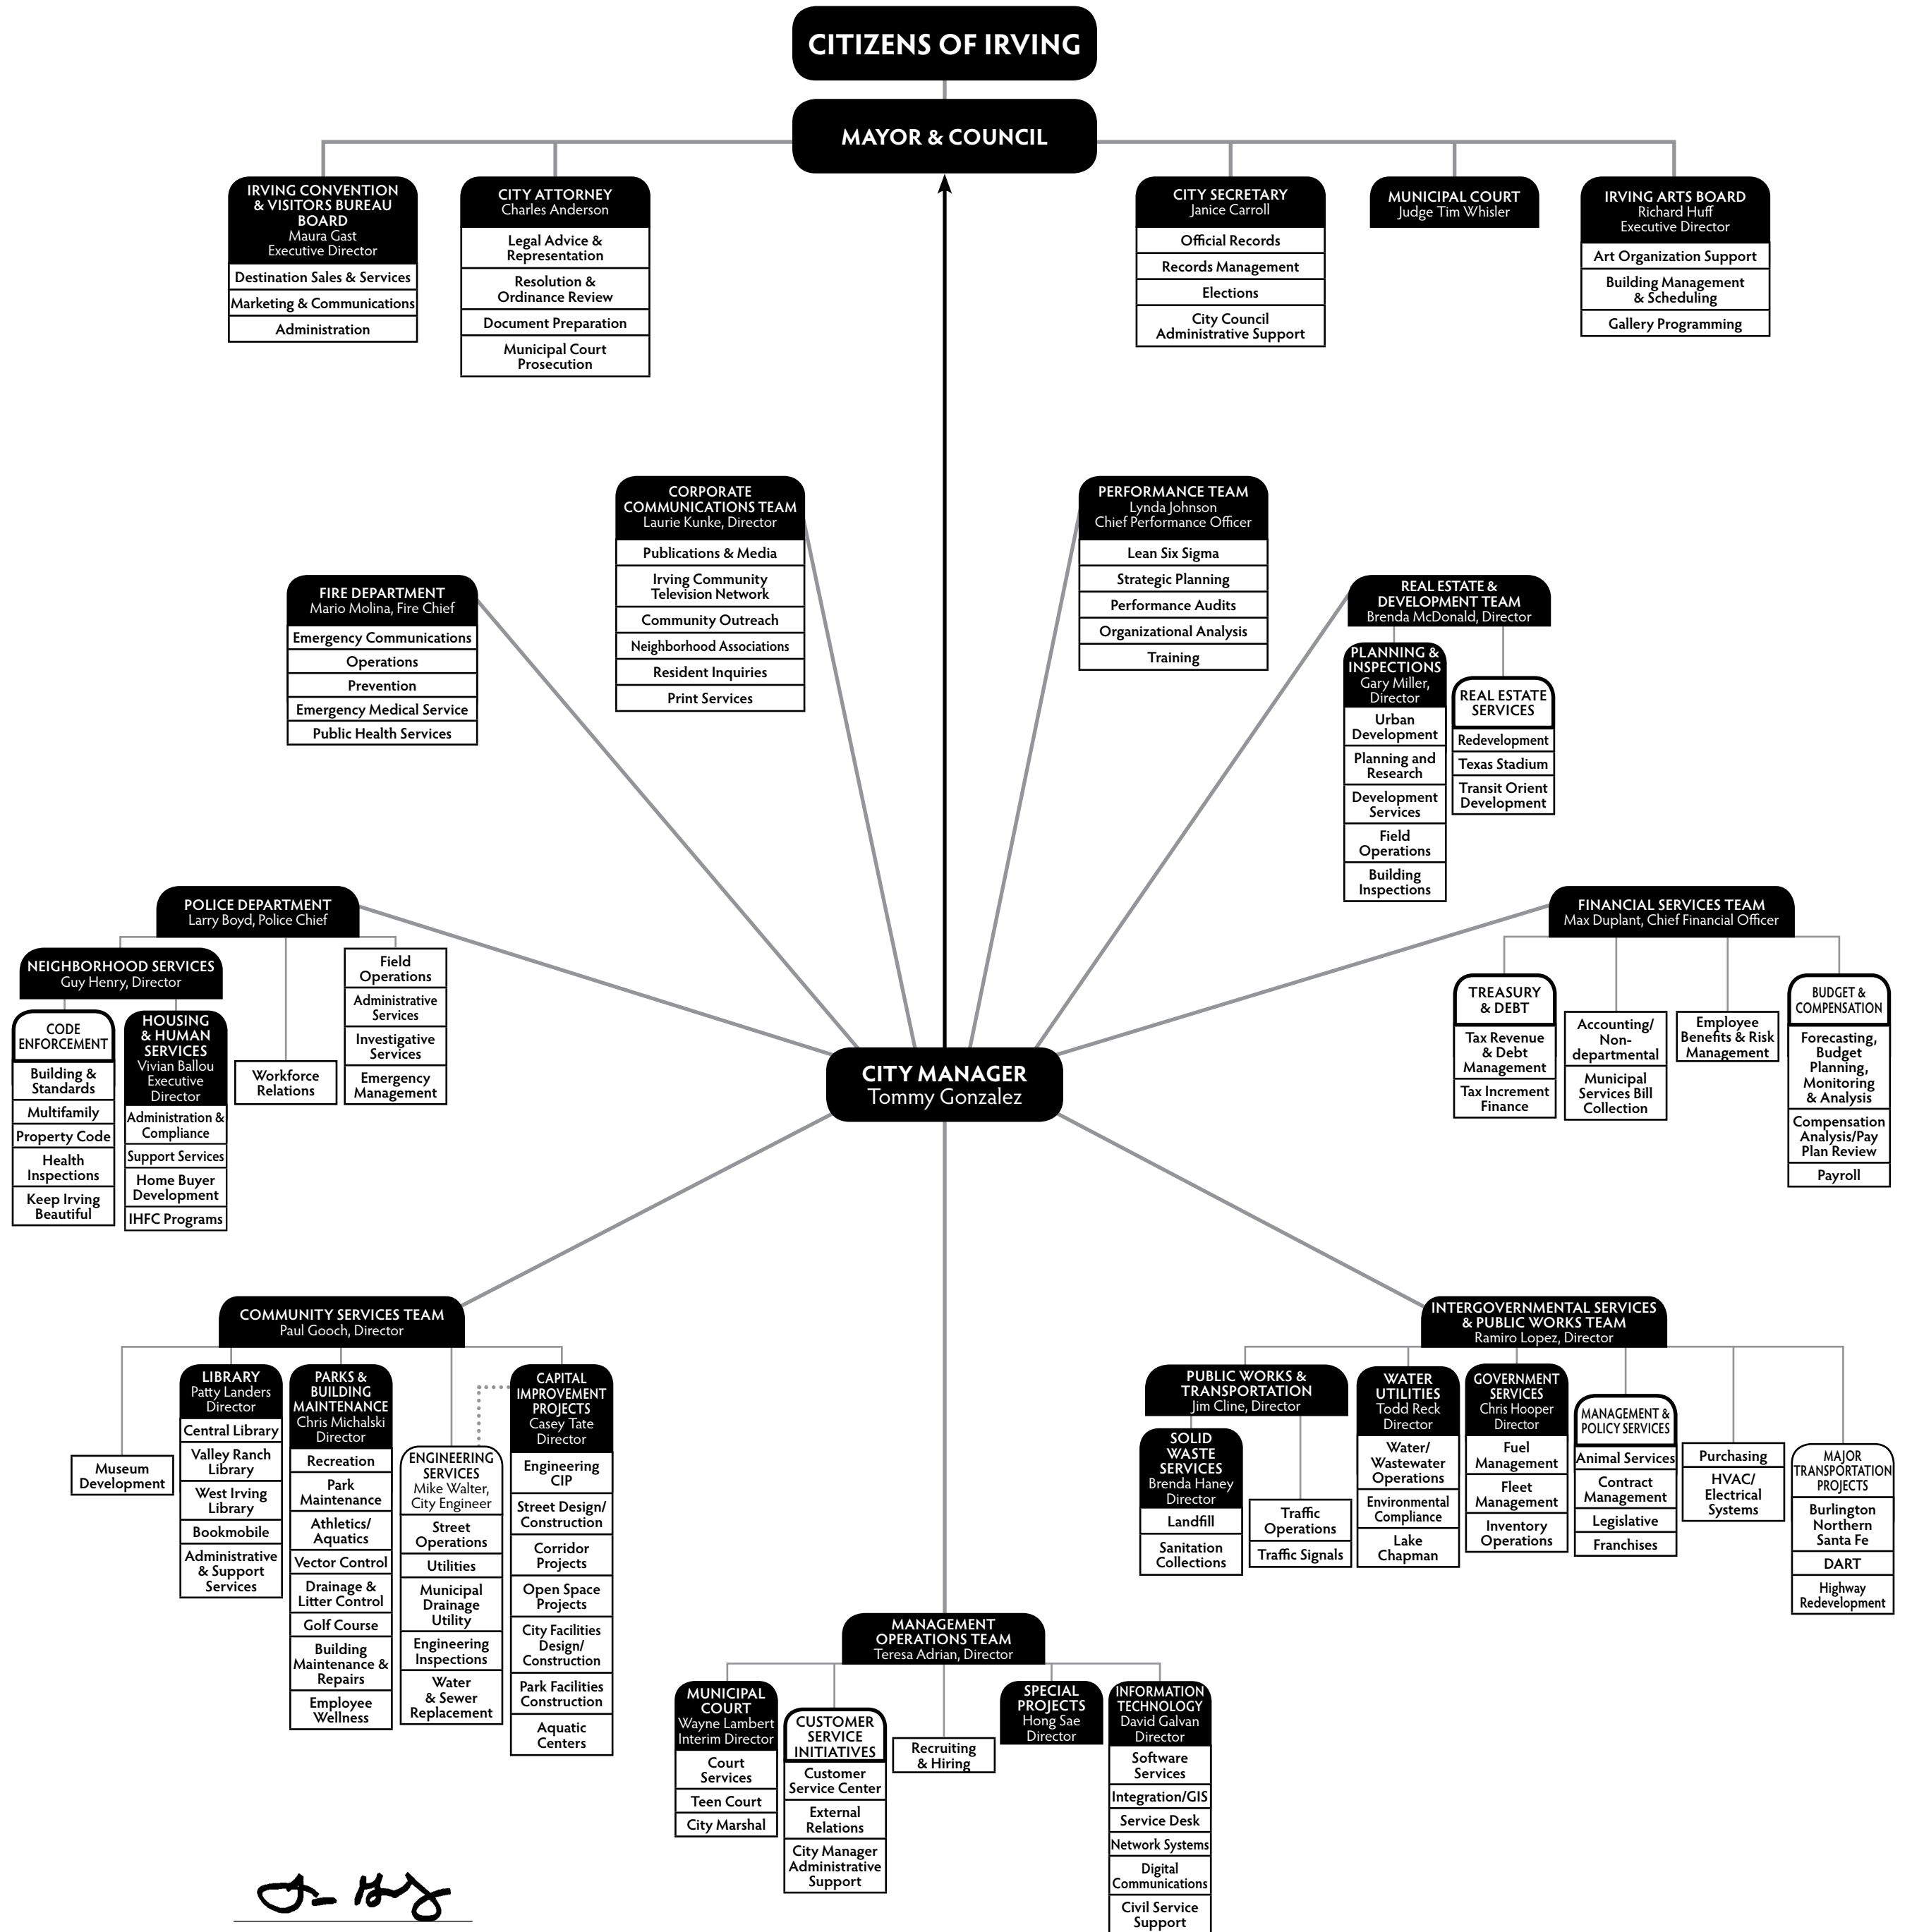

City of Irving Organizational Chart

Tommy Gonzalez

Tommy Gonzalez
City Manager