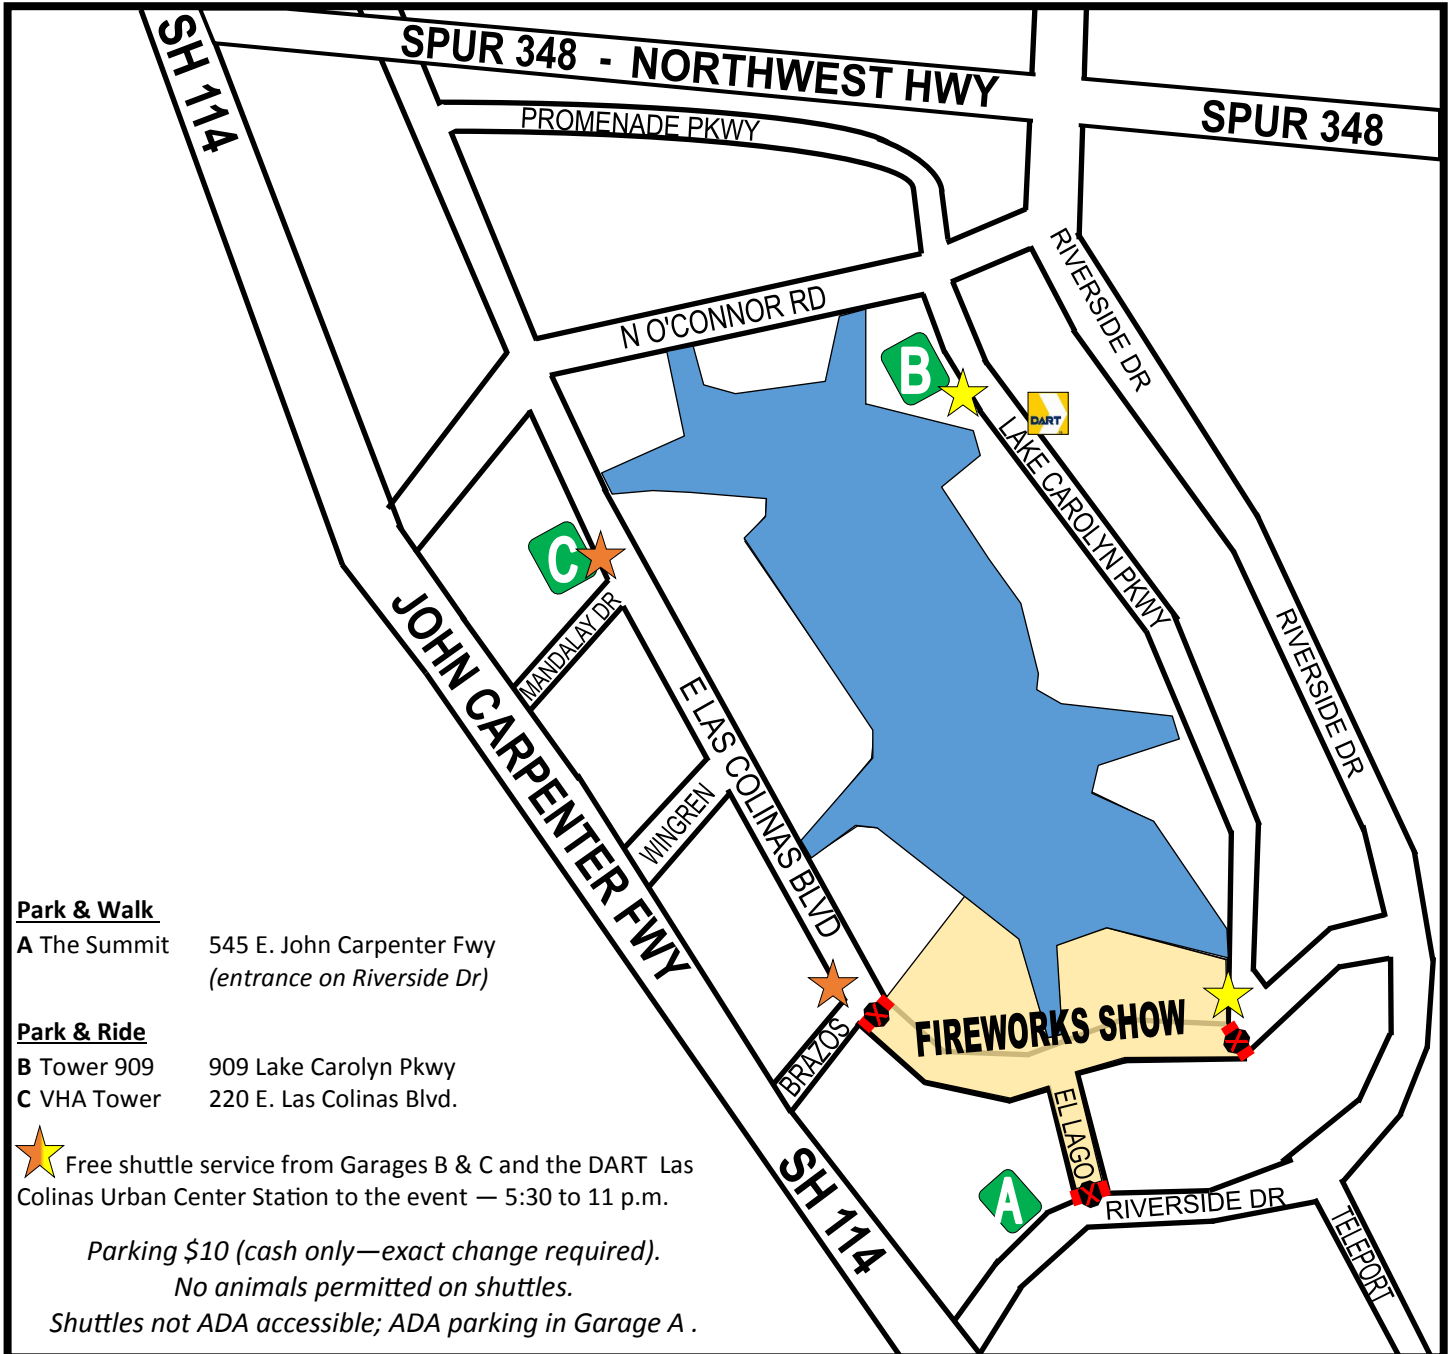

2017 Irving Independence Day Fireworks Show Parking Map

DRIVING DIRECTIONS

Parking Garage A

- * **SH 114:** Exit Riverside Dr. Turn north onto Riverside Dr., then make a U-turn at El Lago Dr. Garage A is on the right.
- * **Spur 348:** Turn south onto Riverside Dr. Pass El Lago Dr. Garage A is on the right.

Parking Garage B (Park & Ride)

- * **SH 114:** Exit O'Connor Rd. Turn north onto O'Connor Rd., then right onto Lake Carolyn Pkwy. Garage B is on the right.
- * **Spur 348:** Turn south onto Riverside Dr, right onto O'Connor Rd, then left onto Lake Carolyn Pkwy. Garage B is on the right.

Parking Garage C (Park & Ride)

- * **SH 114:** Exit O'Connor Rd. Turn north onto O'Connor Road, then right onto Las Colinas Blvd. Garage C is on the right.