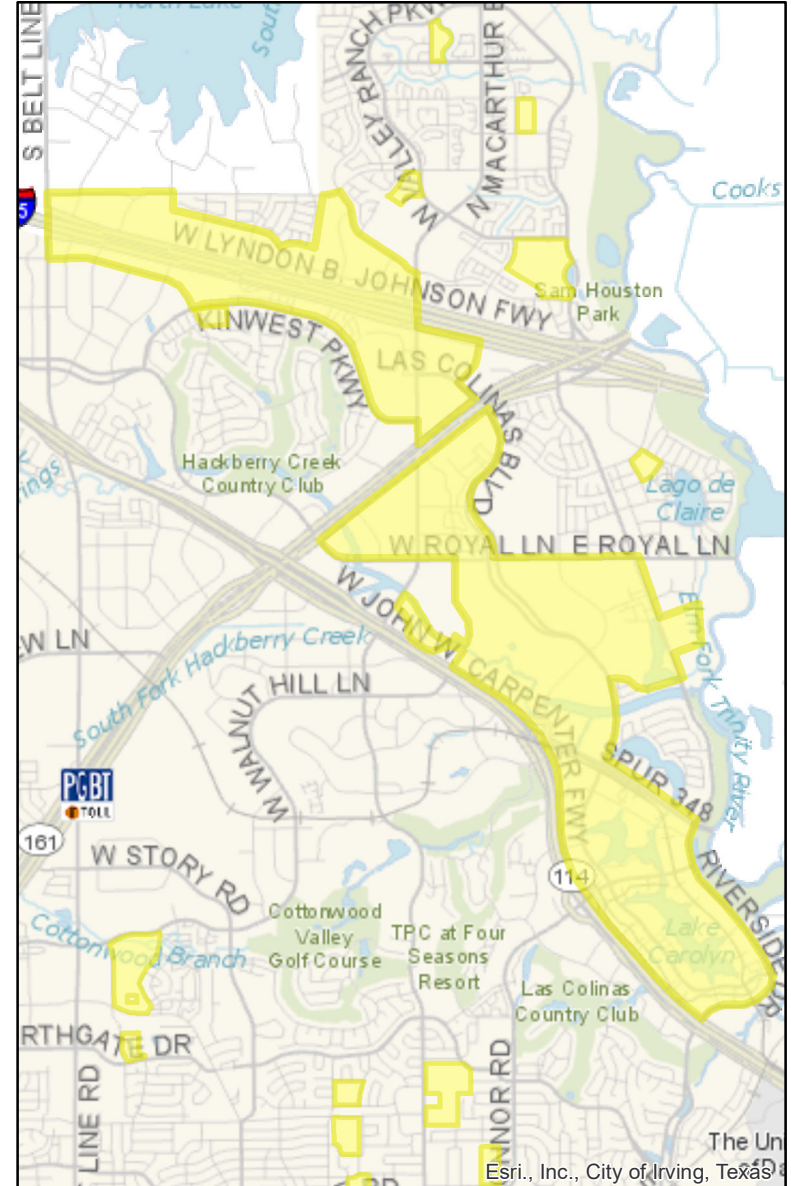

IRVING
T E X A S

Irving Curfew Maps

Curfew Area also Includes all Public School District Properties Located within Irving City Limits

Curfew in effect daily from 9 pm on Monday, June 1 through 5 am on Friday, June 5, 2020

Irving Mall area and stores along State Highway (SH) 183 from SH 161 to Story Road

Shopping center areas along MacArthur Boulevard from SH 114 to Interstate 635, and along Interstate 635 from MacArthur Boulevard to Belt Line Road

Heritage District area – Irving Boulevard, between Nursery Road and Sowers Road, including City Hall

Urban Center, along SH 114 and Riverside Drive to Texas 348 Spur