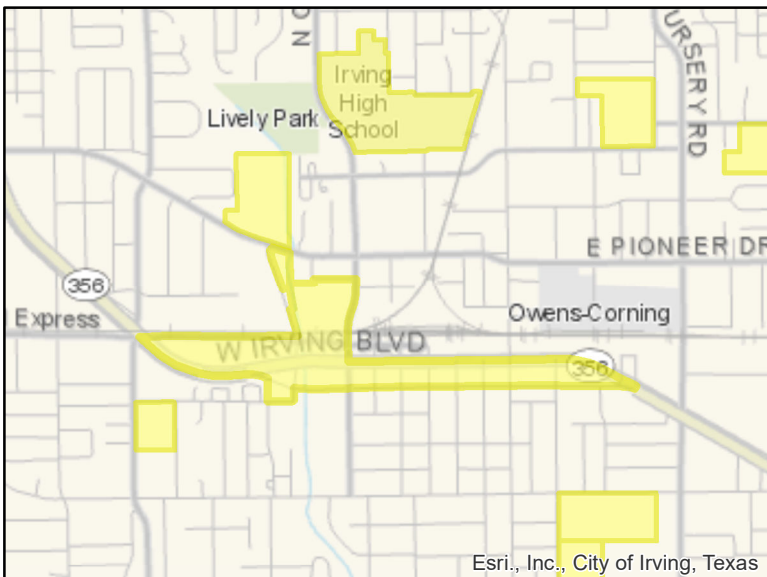

IRVING
T E X A S

Irving Curfew Maps

Curfew Area also Includes all Public School District Properties Located within Irving City Limits

Curfew in effect daily from 9 pm on Monday, June 1 through 5 am on Friday, June 5, 2020

Irving Mall area and stores along State Highway (SH) 183 from SH 161 to Story Road

Shopping center areas along MacArthur Boulevard from SH 114 to Interstate 635, and along Interstate 635 from MacArthur Boulevard to Belt Line Road

Heritage District area – Irving Boulevard, between Nursery Road and Sowers Road, including City Hall

Urban Center, along SH 114 and Riverside Drive to Texas 348 Spur