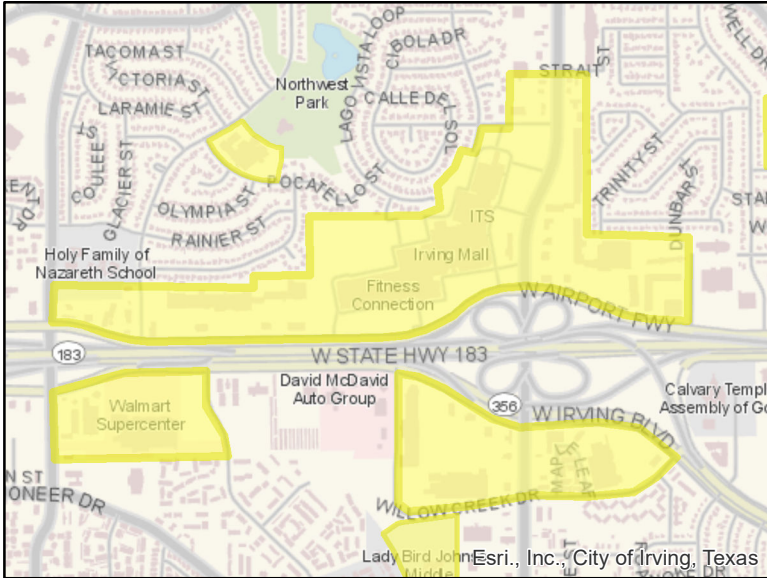

IRVING
T E X A S

Irving Curfew Maps

Curfew Area also Includes all Public School District Properties Located within Irving City Limits

Curfew in effect daily from 9 pm on Monday, June 1 through 5 am on Friday, June 5, 2020

Irving Mall area and stores along State Highway (SH) 183 from SH 161 to Story Road

Shopping center areas along MacArthur Boulevard from SH 114 to Interstate 635, and along Interstate 635 from MacArthur Boulevard to Belt Line Road

Heritage District area – Irving Boulevard, between Nursery Road and Sowers Road, including City Hall

Urban Center, along SH 114 and Riverside Drive to Texas 348 Spur