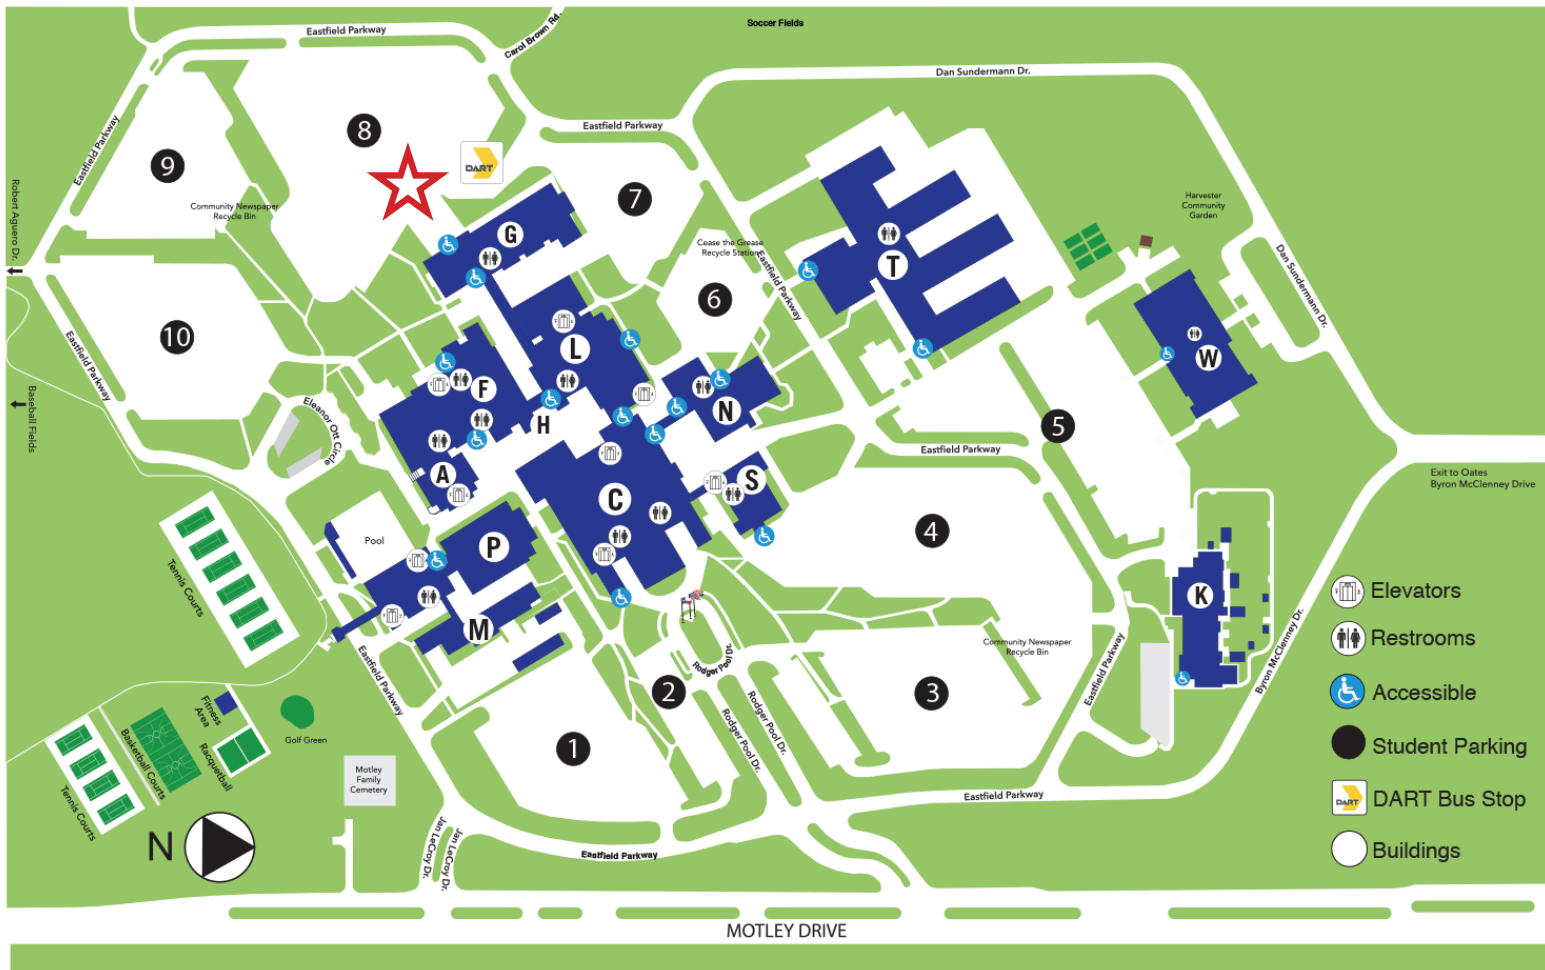

LA PRADA DRIVE

- Elevators
- Restrooms
- Accessible
- Student Parking
- DART Bus Stop
- Buildings

MOTLEY DRIVE

OATES DRIVE

INTERSTATE 30