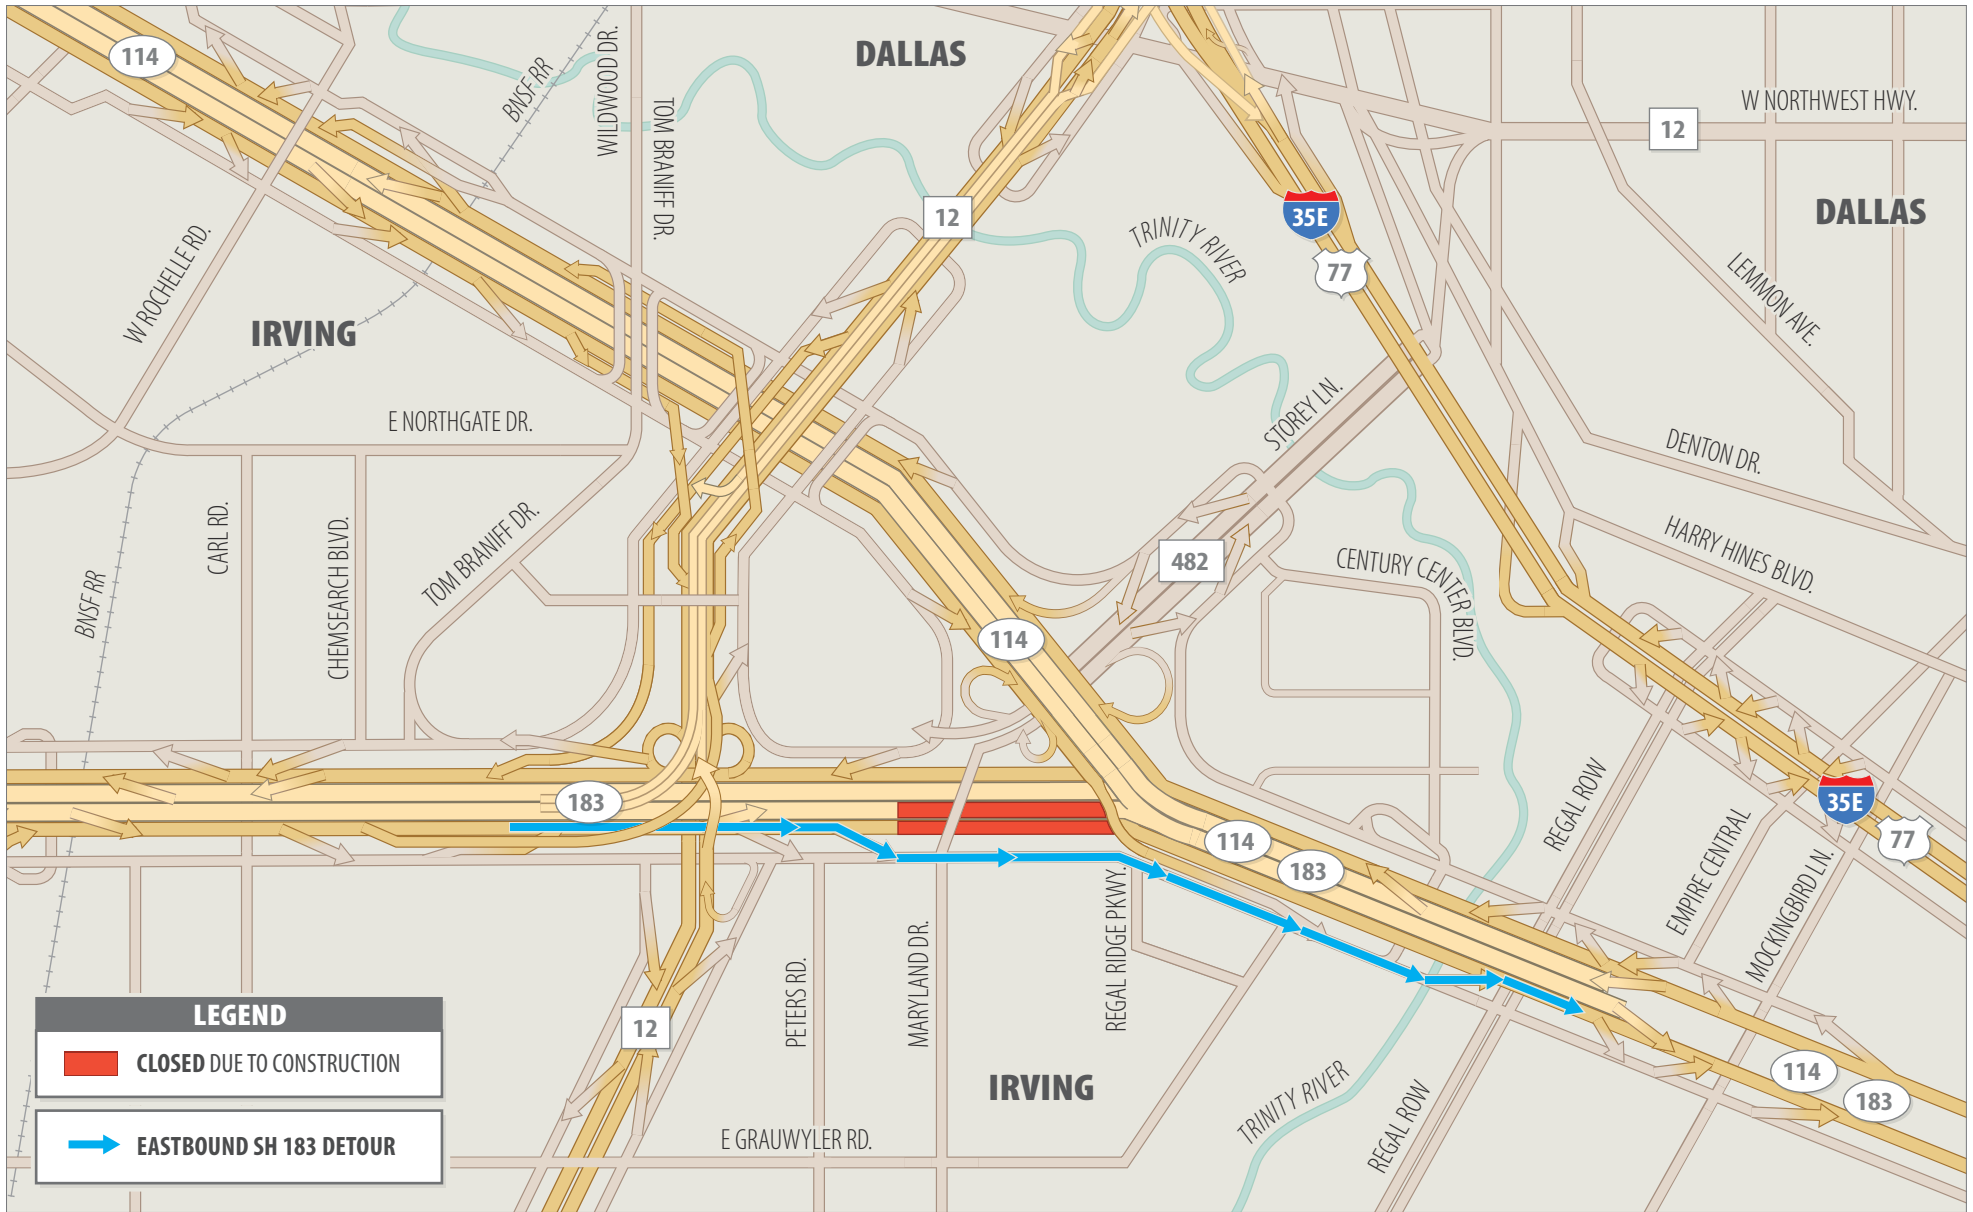

EASTBOUND SH 183 CLOSURE/DETOUR ROUTE (IRVING, TX)

SOURCE: Texas Department of Transportation.

DEAN HOLLINGSWORTH / TXDOT Information Specialist