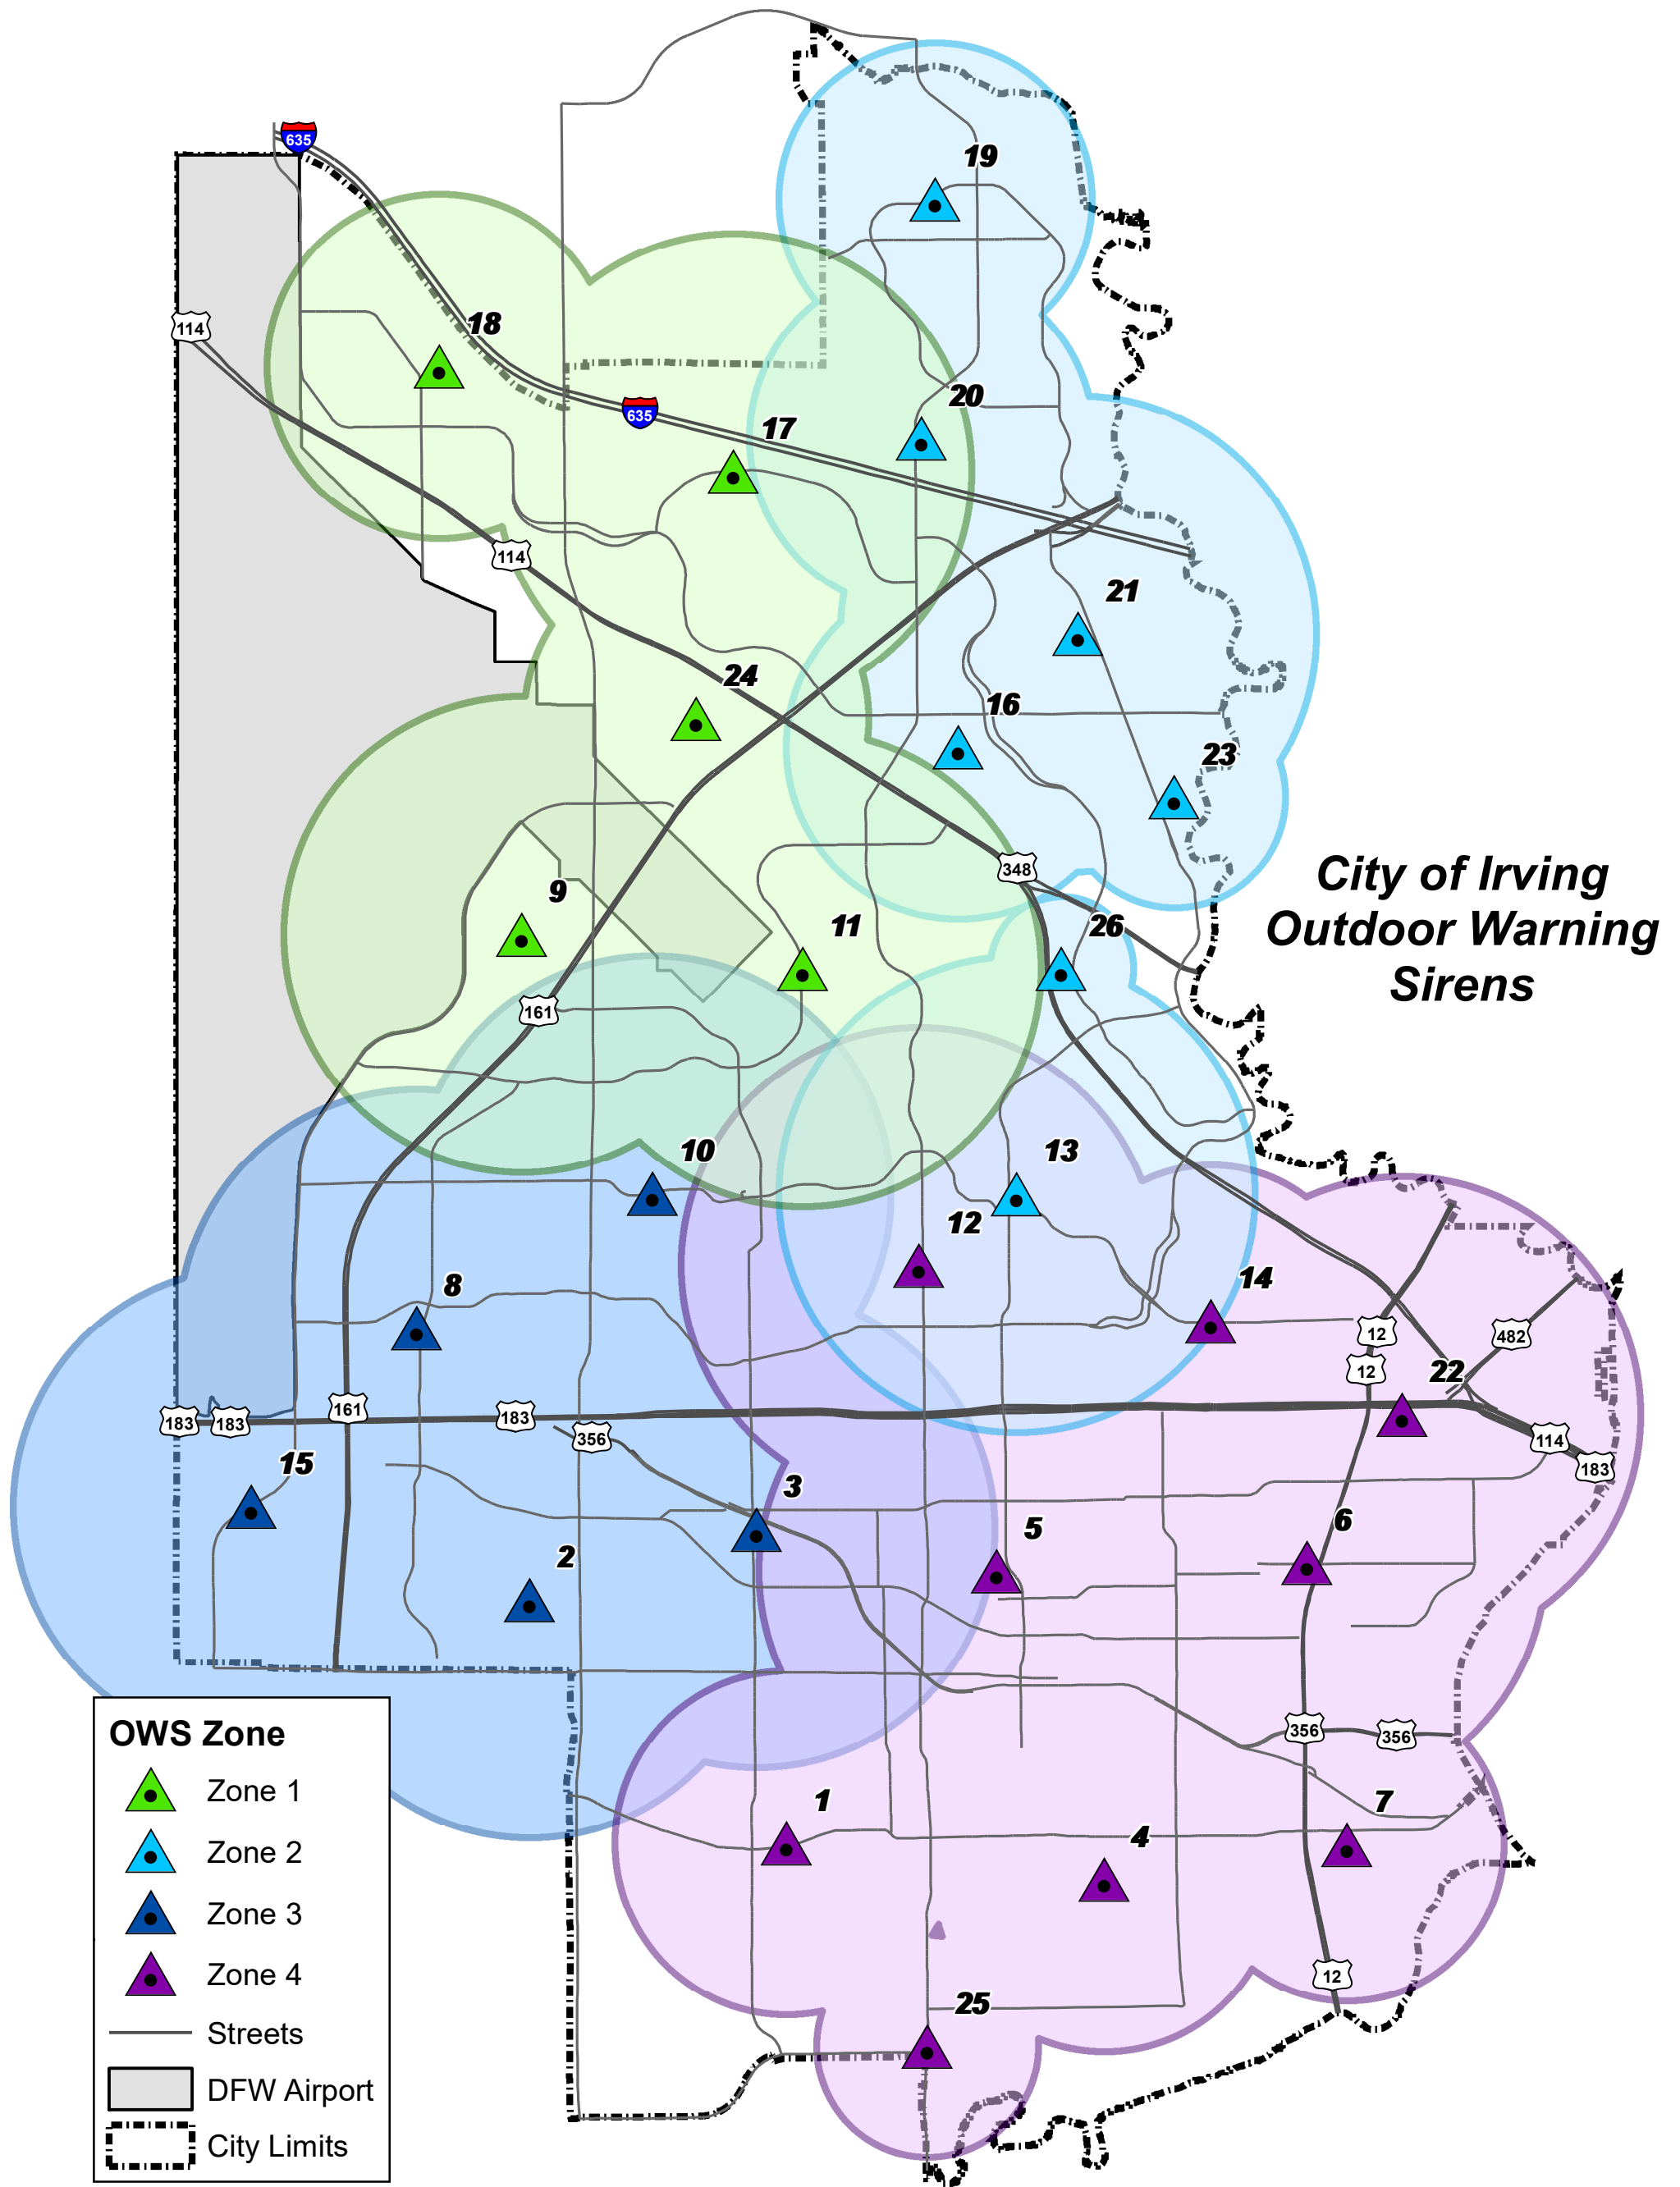

# Outdoor Warning System

## Sistema de Alerta al Aire Libre

**OWS Zone**

-  Zone 1
-  Zone 2
-  Zone 3
-  Zone 4
-  Streets
-  DFW Airport
-  City Limits

Date: 4/7/2022

Geographic Information Systems (GIS) Disclaimer/Limitation of Liability:  
 This product is for informational purposes and may not have been prepared for or be suitable for legal, engineering, or surveying purposes. It does not represent an on-the-ground survey and represents only the approximate relative location of property boundaries and other geographic features. All data, specifically including the geographic data herein are provided "as is" without warranty of any kind, either expressed or implied. Use of the information is the sole responsibility of the user.

Name: Siren Map (Online)