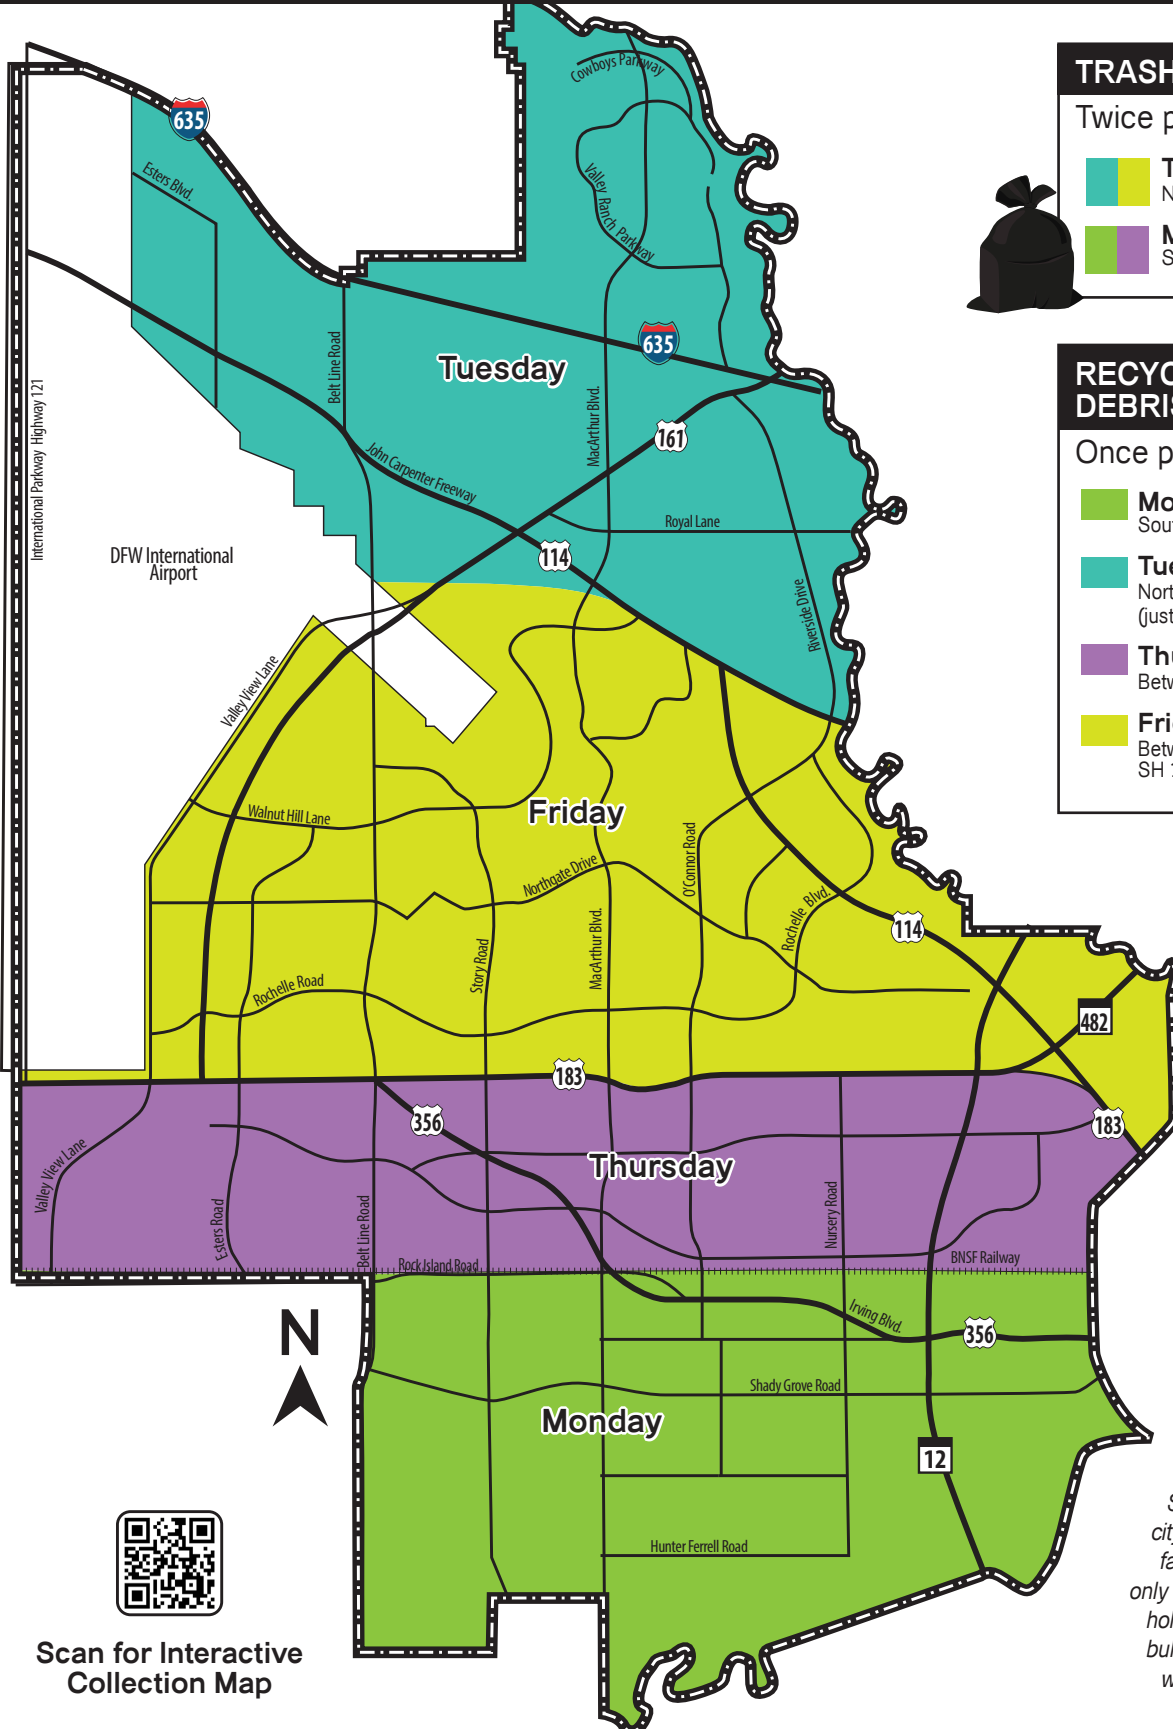

IRVING SOLID WASTE COLLECTION MAP

Starting Monday, Dec. 4, manual trash collection will be performed **twice per week** and recycling, brush debris and bulky items will be collected once per week.

TRASH COLLECTION

Twice per Week Collection

- Tuesday & Friday**
North of SH 183
- Monday & Thursday**
South of SH 183

RECYCLING, BRUSH DEBRIS & BULKY ITEMS

Once per Week Collection

- Monday**
South of Rock Island
- Tuesday**
North of SH 114 including Parkside (just south of SH 114)
- Thursday**
Between SH 183 and Rock Island
- Friday**
Between SH 114 and SH 183 (excluding Parkside)

RECOLECCIÓN DE BASURA

Recolección dos veces por semana

- Martes y viernes**
Norte de SH 183
- Lunes y jueves**
Sur de SH 183

RECICLAJE, DESECHOS DE ARBUSTOS Y OBJETOS GRANDES

Recolección una vez por semana

Escanea para ver un mapa interactivo de recolección